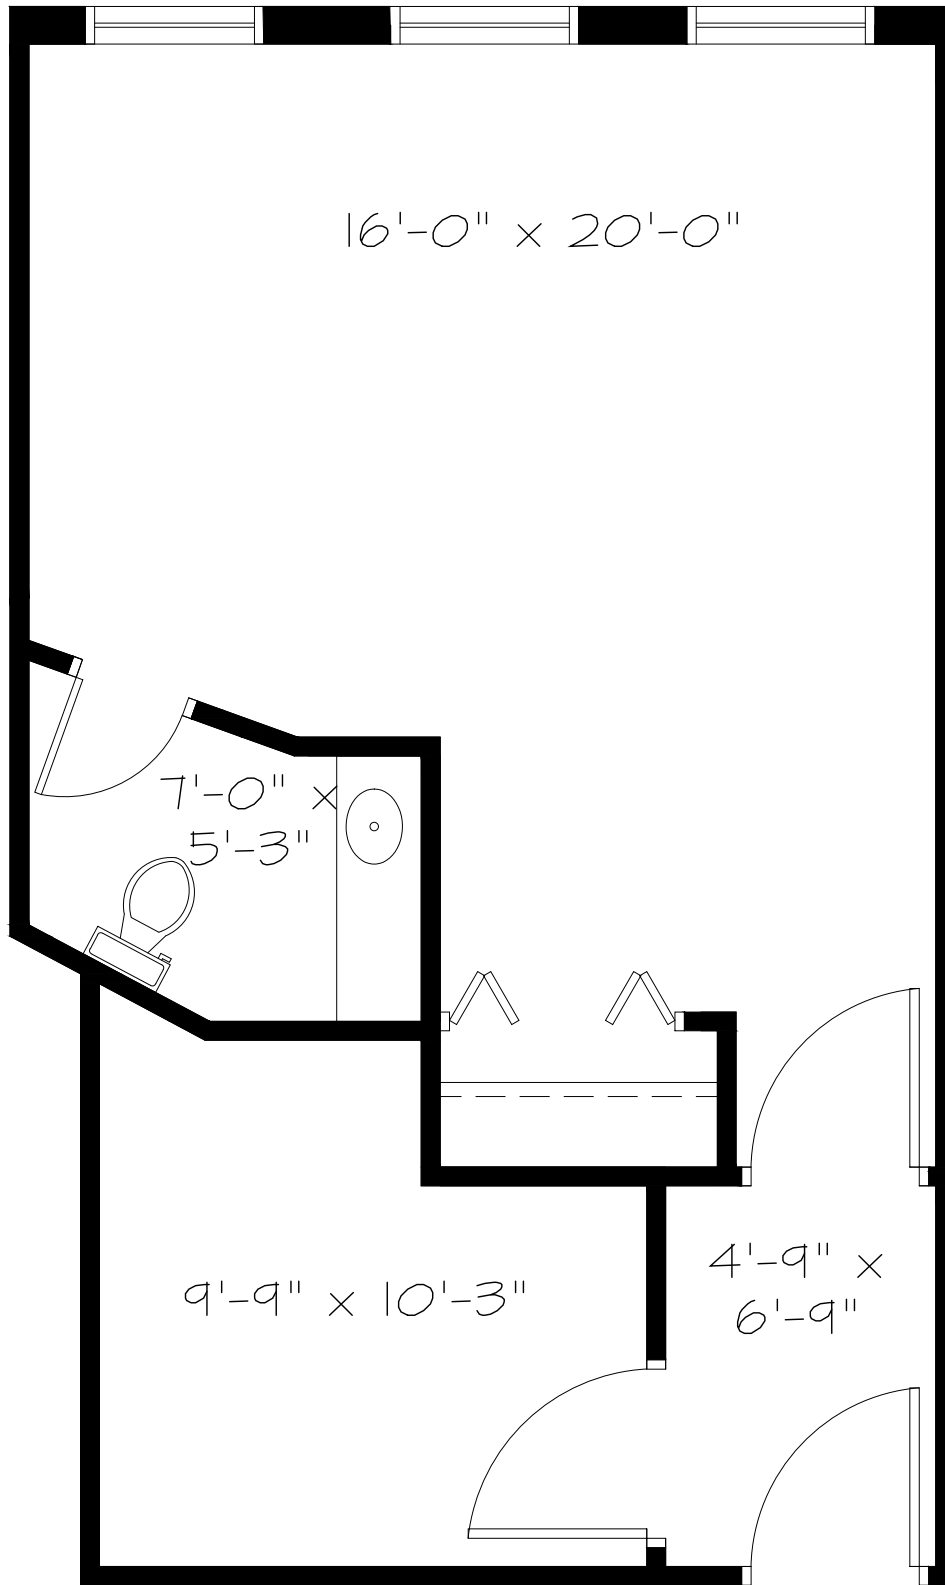

CENTRUM BLVD.

210 CENTRUM BOULEVARD, SUITE 218
 USEABLE SQUARE FOOTAGE: 435 SQ FT

ATKINSON SCHROETER DESIGN GROUP INC. 410 LAURIER AVENUE, SUITE 110, OTTAWA ONTARIO K1R 1B7 TEL (613) 563-3797 FAX (613) 234-0228 INFO@ASDGINTERIORS.COM	SCALE	DRAWN BY	CHECKED BY	DRAWING NO.
	NTS	MO	SAS	AB-01
	DATE	JOB NO.		
	22.08.03	22095		