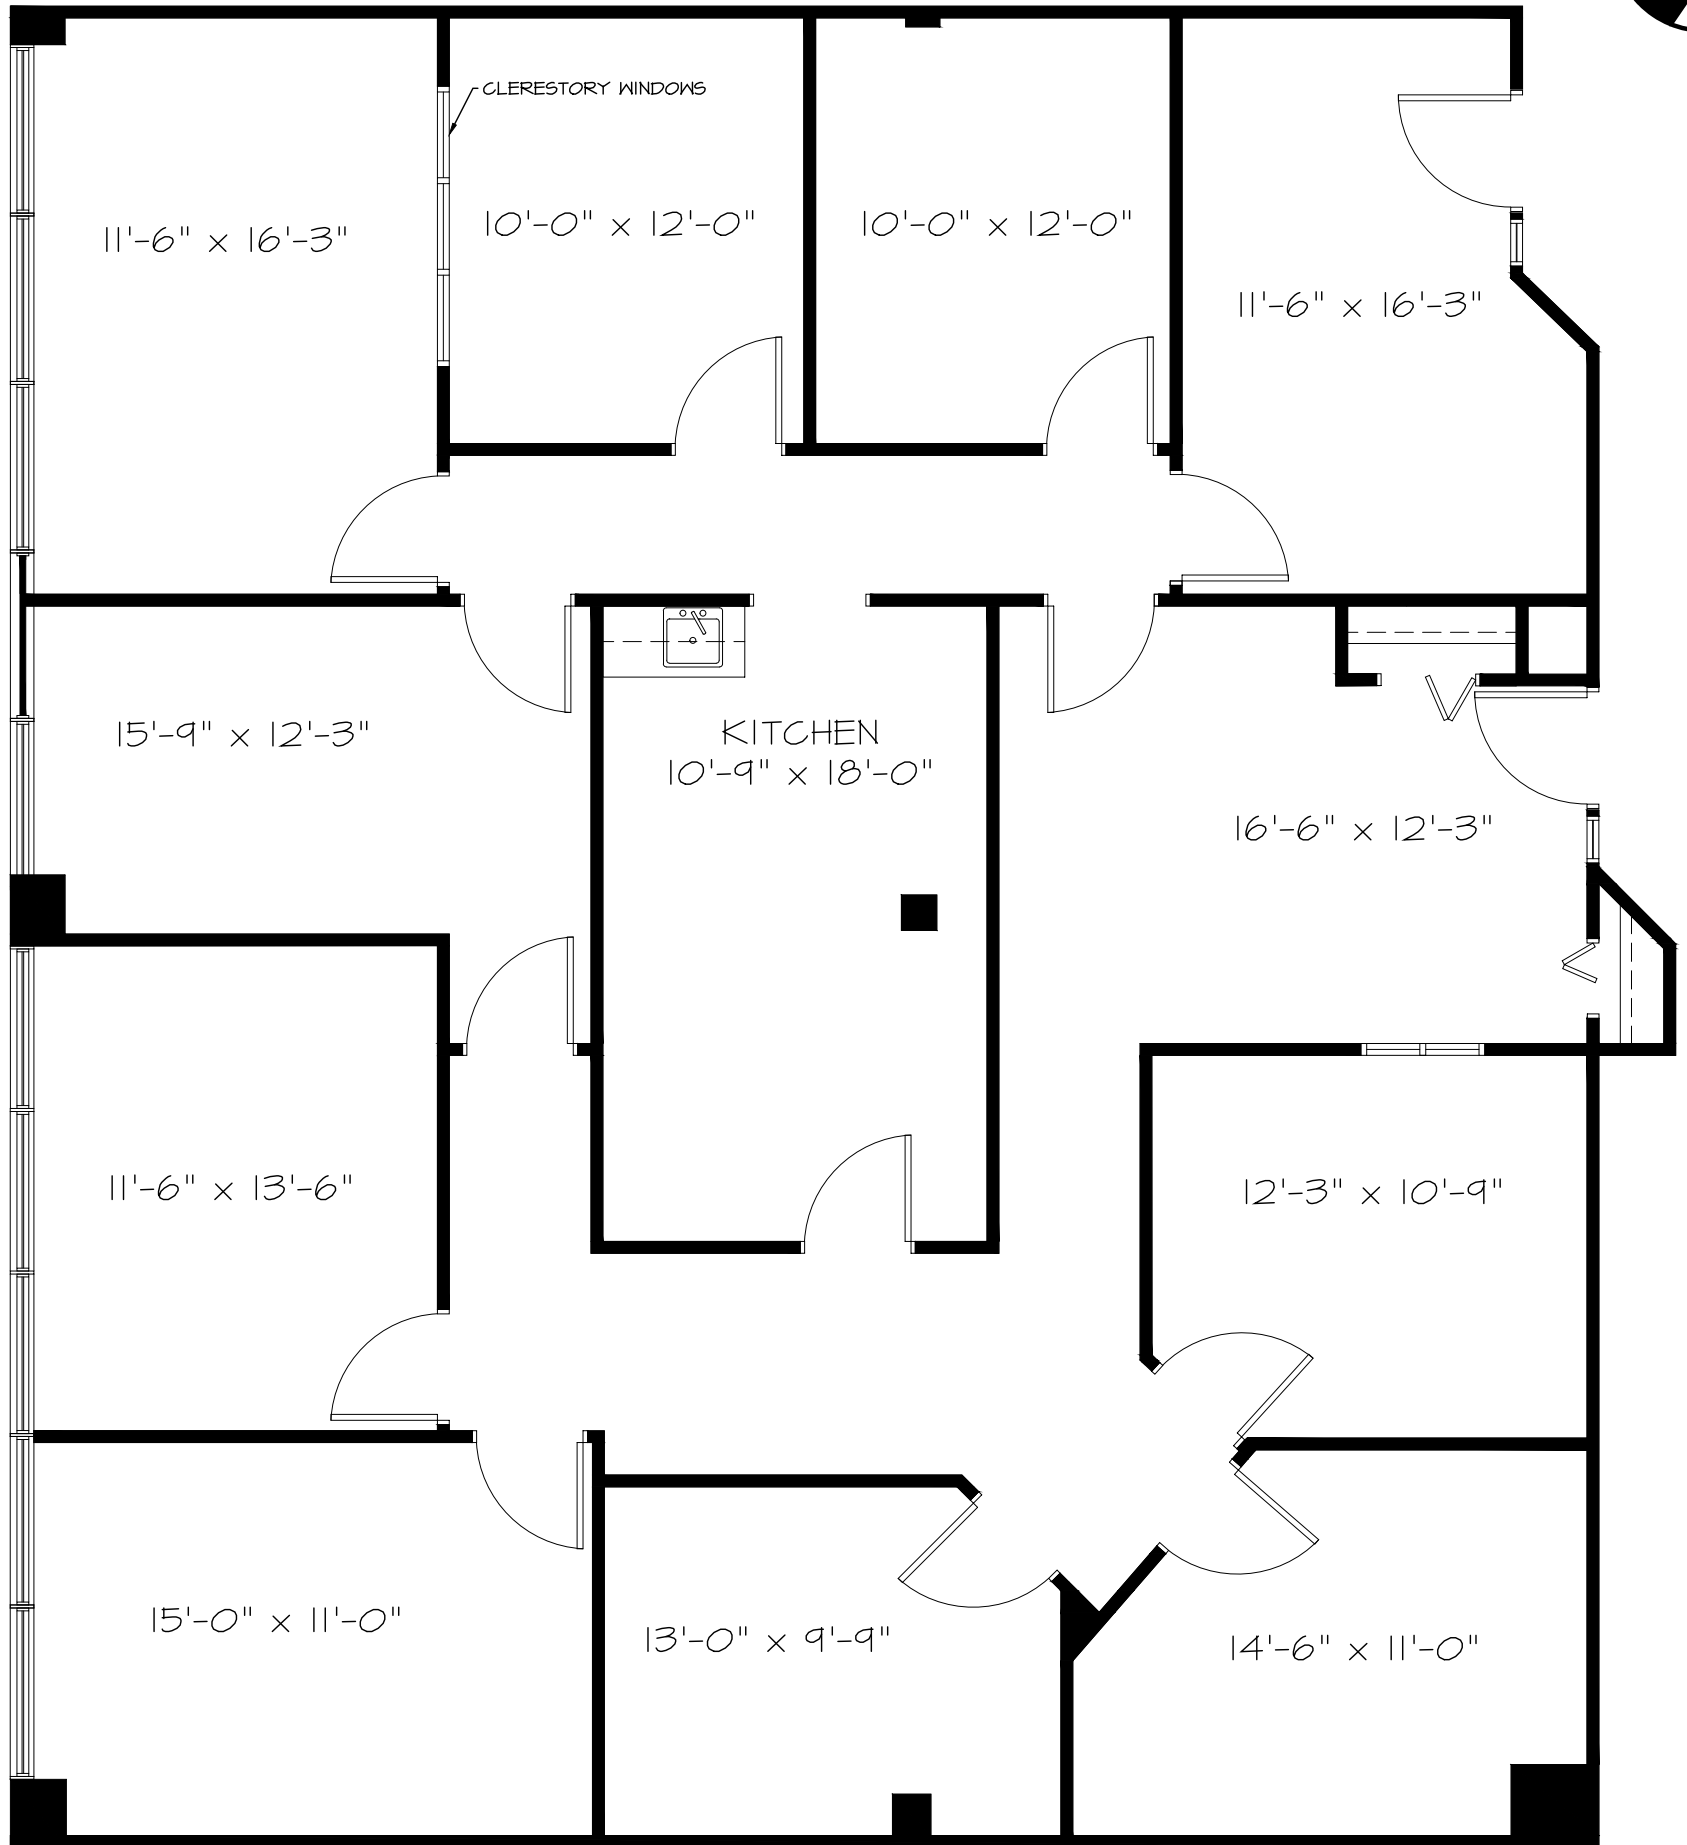

ST. LAURENT BLVD.

1725 LAURENT BLVD, SUITE 215-216
 USEABLE SQUARE FOOTAGE: 2,275 SQ FT

ATKINSON SCHROETER DESIGN GROUP INC. 410 LAURIER AVENUE, SUITE 110, OTTAWA ONTARIO K1R 1B7 TEL (613) 563-3797 FAX (613) 234-0228 INFO@ASDGINTERIORS.COM	SCALE	DRAWN BY	CHECKED BY	DRAWING NO.
	NTS	MO	SAS	AB-01
	DATE	JOB NO.		
	22.08.08	22094		